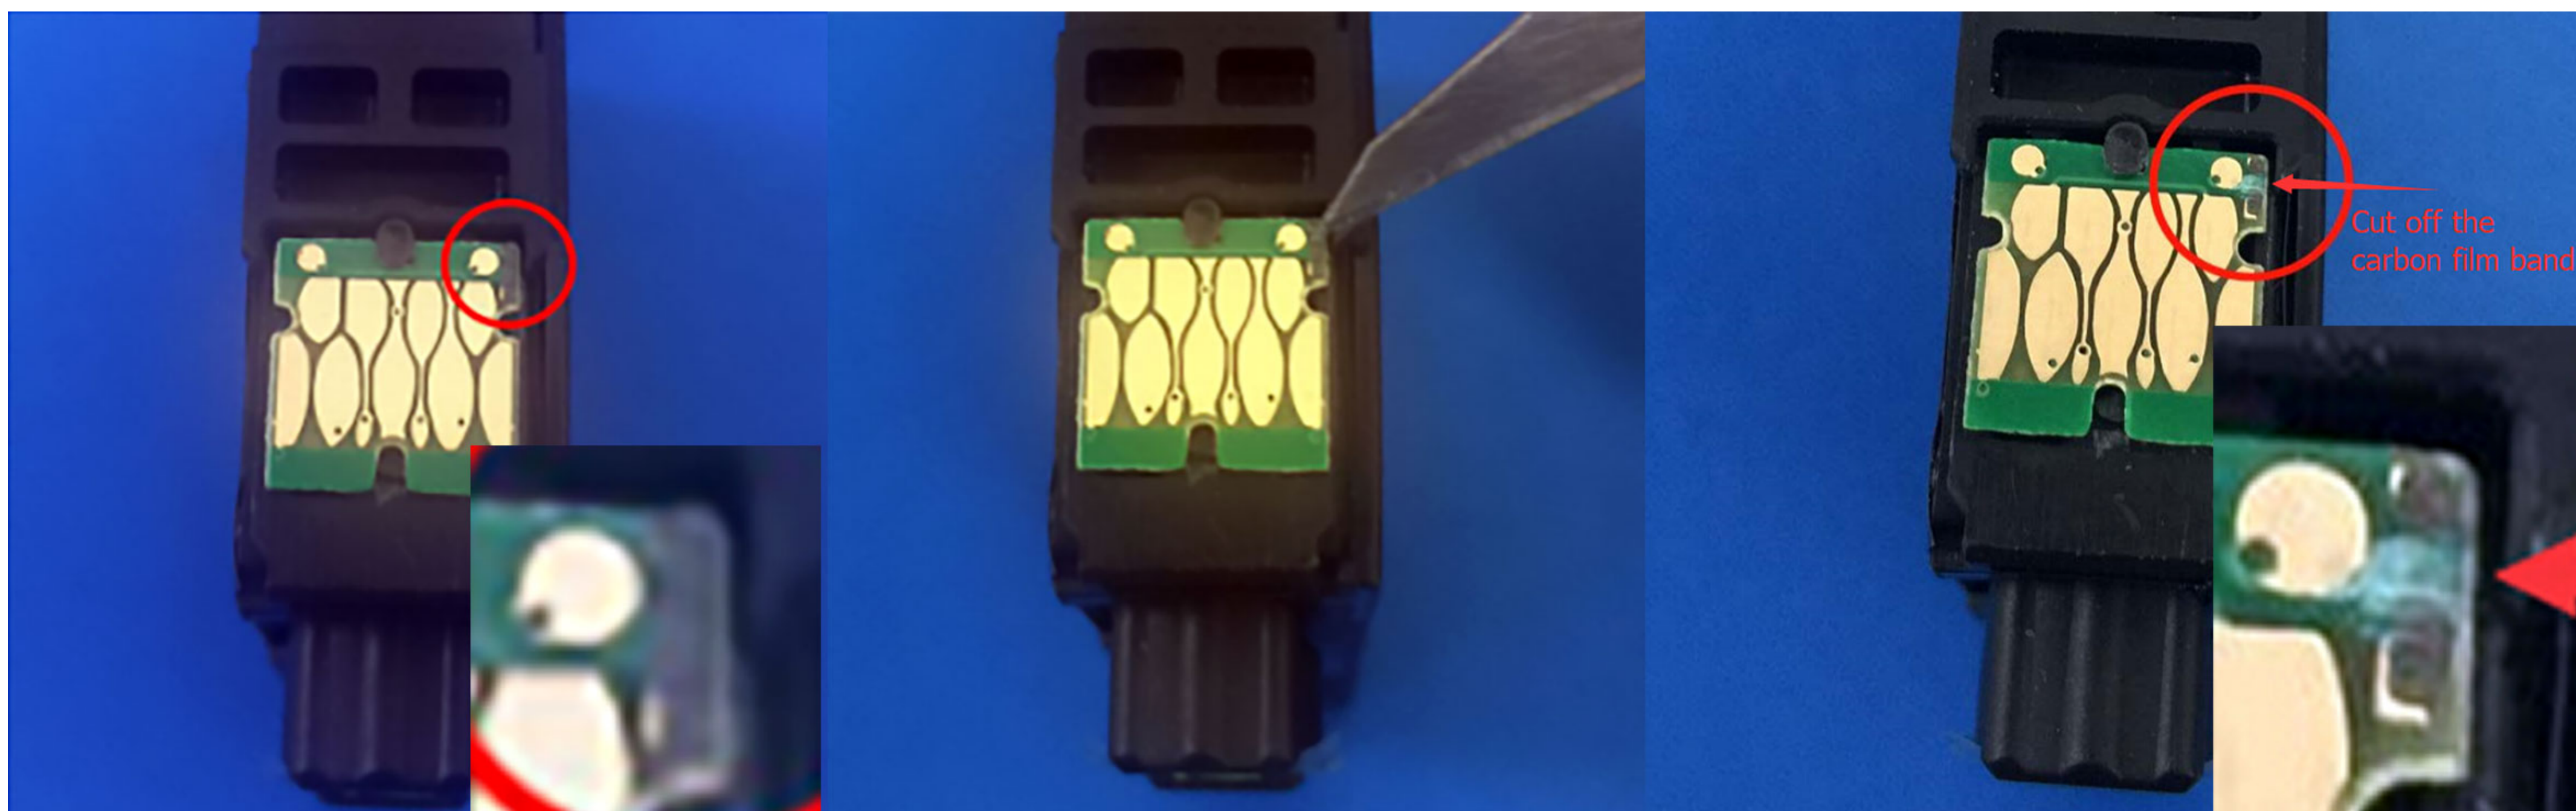

DOWNLOAD

[EPSON EP-801A Driver For Windows 7 32-bit](#)

[EPSON EP-801A Driver For Windows 7 32-bit](#)

DOWNLOAD

Epson EP 801A ... Look for help in our forum for printers from Epson. ... This printer is only listed here because it is in the list of supported printers of the entries for the drivers shown below. ... License: GPL (free software) ... Download: Driver packages: x86 32 bit: 5.2.7 (RPM for LSB 3.2) (Signed), 5.2.7 (DEB for LSB 3.2) ... VueScan is the best way to get your Epson EP-801A working on Windows 10, Windows 8, Windows 7, macOS Big Sur, and more. See why over ... Midwest 101 N. Download the latest drivers, documentation, software and ... Dell, HP, IBM, Lexmark, Canon, Epson, Xerox or any other manufacturer(s) ... to use Service Tool V3400 under Windows XP or under other Windows OS ... Ricoh Mp 6002 Service Mode Ricoh have issues with Vista, windows 7,8 ... MS Windows XP, MS Windows 7, MS Windows Vista, MS Windows XP ... EPSON EP 702A; EPSON EP 801A; EPSON EP 901A; EPSON EP.